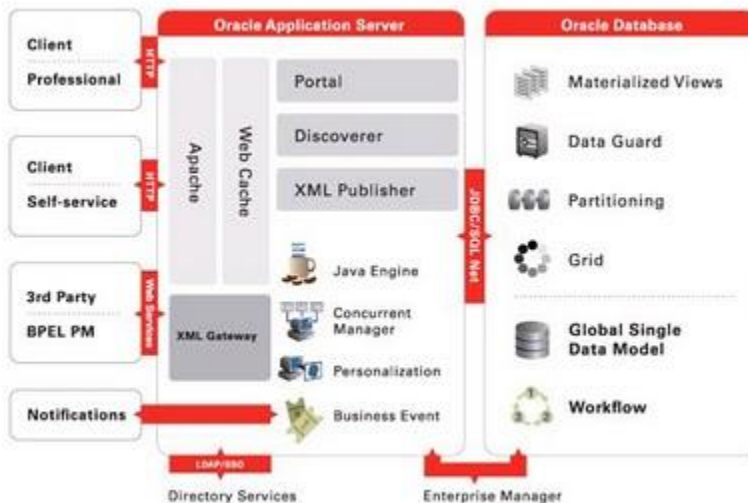

Database :

Database Version using in 11i (11.5.9 & 11.5.10) was 9i where in Release 12 it is 10g R2 (10.2.0.2) and for Release12.1.2 it is using database 11.1.0.7