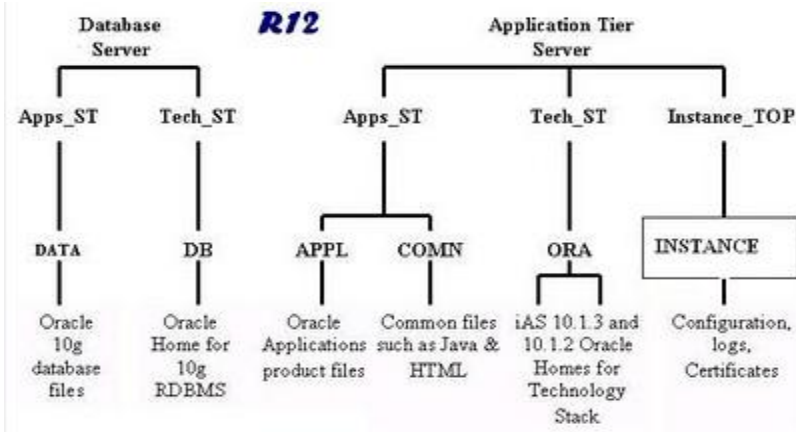

Author – A.Kishore/Sachin
<http://appsdba.info>

Below picture shows the latest R12 TOPS