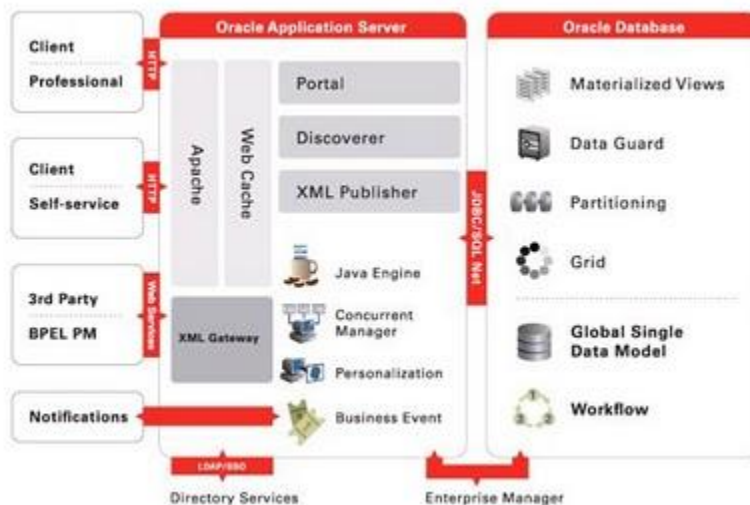

Database :

Database Version using in 11i (11.5.9 & 11.5.10) was 9i where in Release 12 it is 10g R2 (10.2.0.2) and for Release12.1.2 it is using database 11.1.0.7