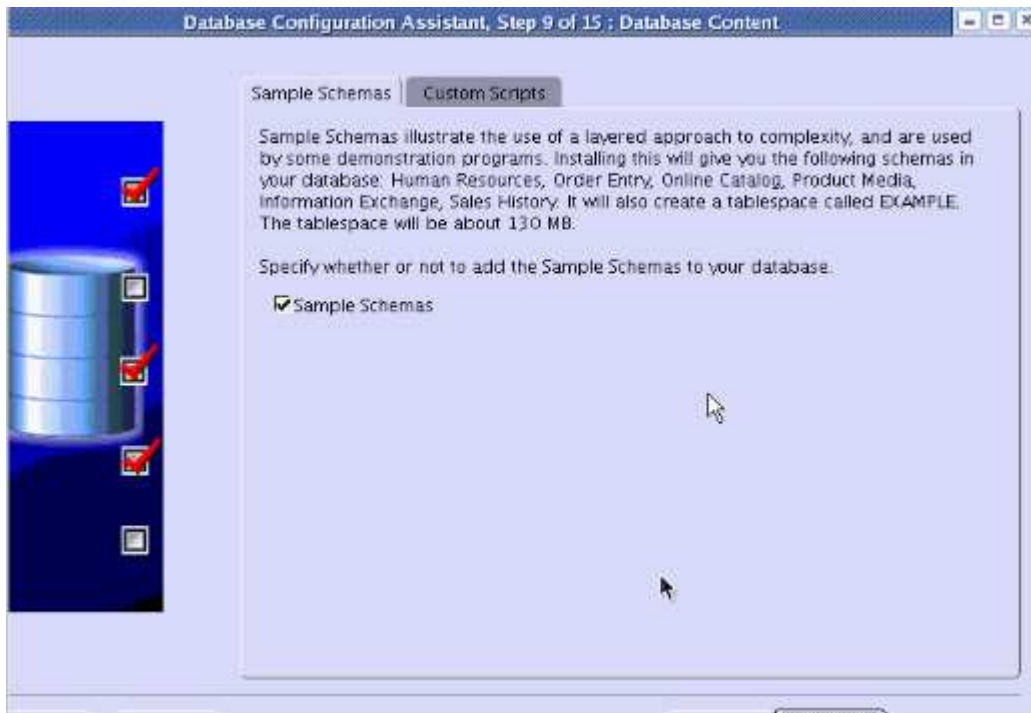

Author – *A.Kishore*
<http://www.appsdba.info>