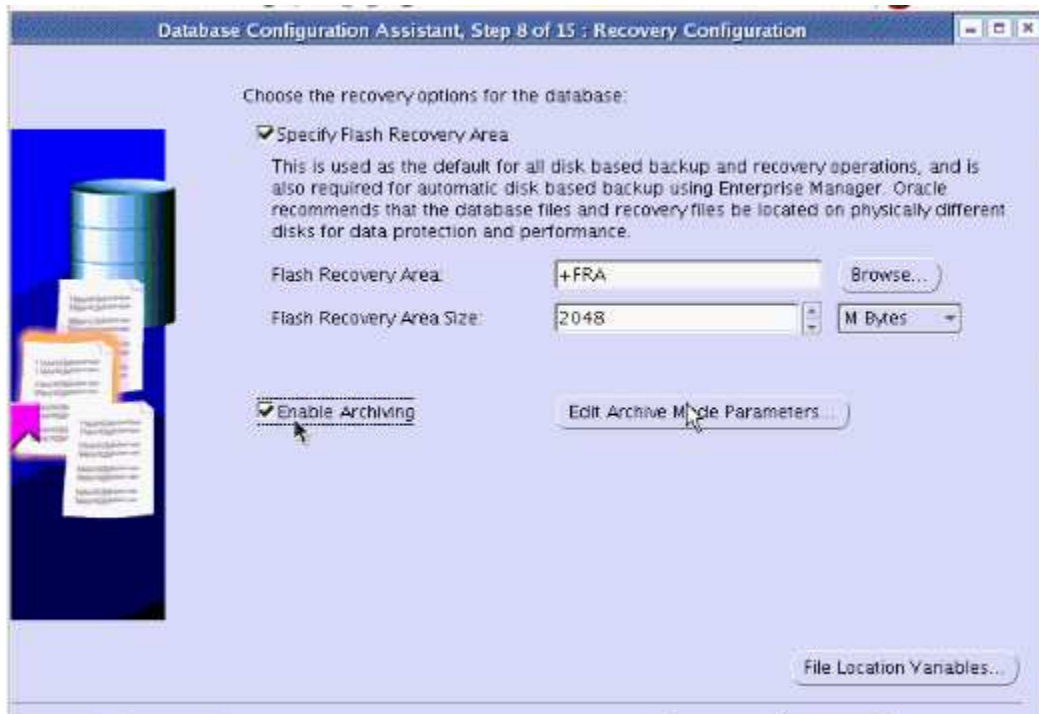

Author – A.Kishore
<http://www.appsdba.info>