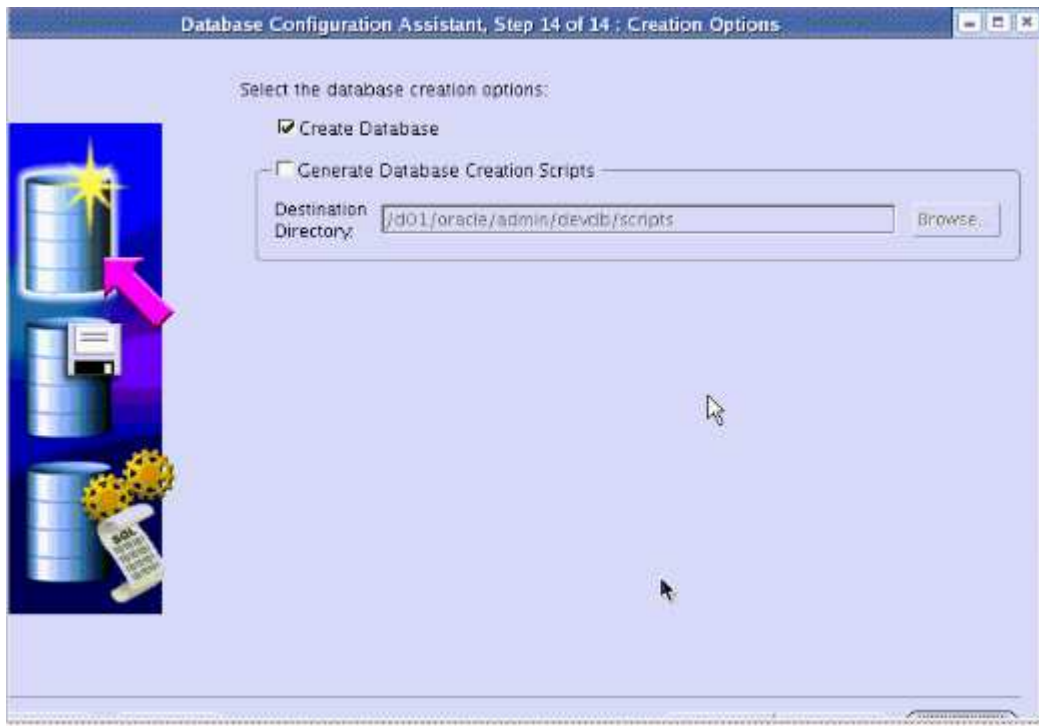

Author – *A.Kishore*
<http://www.appsdba.info>

Author – *A.Kishore*
<http://www.appsdba.info>

```
rac1-> crs_stat -t
Name          Type          Target        State        Host
-----
ora.devdb.db  application   ONLINE        ONLINE       rac1
ora...b1.inst application   ONLINE        ONLINE       rac1
ora...b2.inst application   ONLINE        ONLINE       rac2
ora...SM1.asm application   ONLINE        ONLINE       rac1
ora...C1.lsnr application   ONLINE        ONLINE       rac1
ora.rac1.gsd  application   ONLINE        ONLINE       rac1
ora.rac1.ons  application   ONLINE        ONLINE       rac1
ora.rac1.vip  application   ONLINE        ONLINE       rac1
ora...SM2.asm application   ONLINE        ONLINE       rac2
ora...C2.lsnr application   ONLINE        ONLINE       rac2
ora.rac2.gsd  application   ONLINE        ONLINE       rac2
ora.rac2.ons  application   ONLINE        ONLINE       rac2
ora.rac2.vip  application   ONLINE        ONLINE       rac2
```