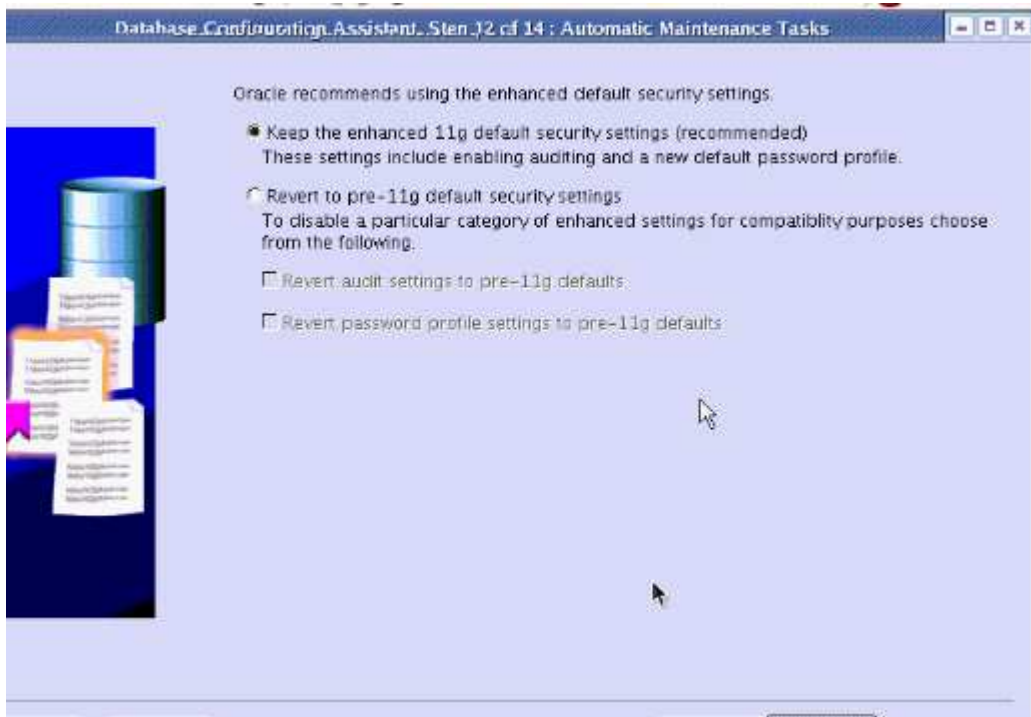

Author – *A.Kishore*
<http://www.appsdba.info>